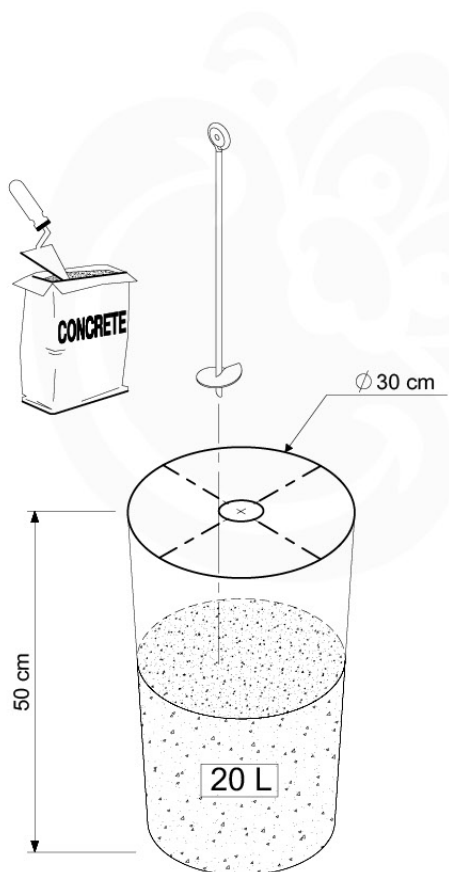

Foundation Plan - P06 - 27-11-2020 - v3

04 Base Tower

BT11

	PartNo	PartName	QTY.
Hardware Pack	001_406	Stealth Screw 8x45	10
	002_220	Gap Point Screw T25 - 5x45	118
	002_223	Gap Point Screw T25 - 5x80	20
Other	007_001	Ground-anchor	2
Hardware Pack	022_31x	bpc-base version 3	8
	022_84x	bpc cover	8
Timber	A240	Post 70x70 L2400	4
	C114	Beam 1140 mm	5
	D100	Board 1000 mm	11-14
	D114	Board 1140 mm	12