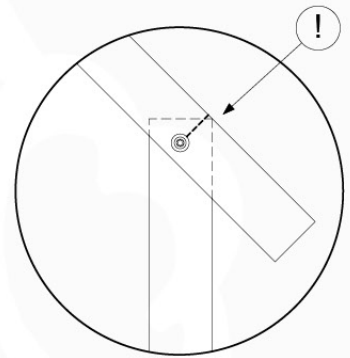

08-2

Roof ClubCastle 120 - P05 - 26-11-2020 - v1

08-3

Roof ClubCastle 120 - P07 - RF06 - 26-11-2020 - v1

≤ 11 x D127

2x