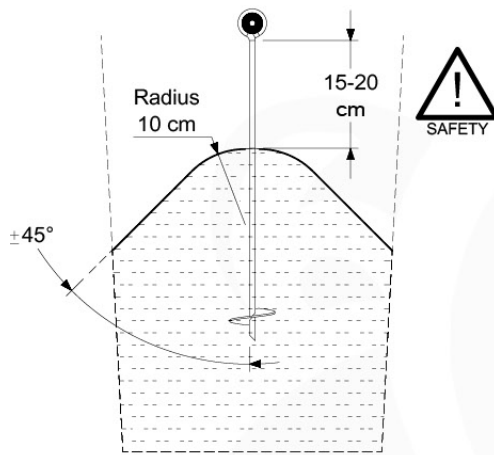

Parts:
Hardware Package Tower →

Ground Anchors 120 - P02 - 27-11-2020 - v1

12-1

12-2

40 L / 80 kg

24h

13 Add-on

Wavy Star Slide XL