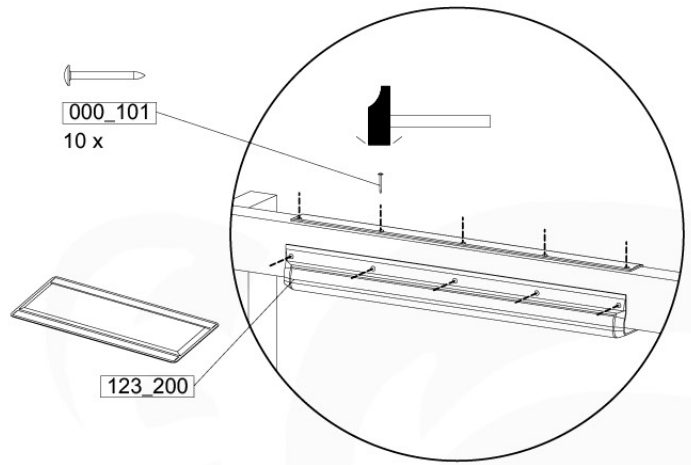

14-2

min. 26 mm
max. 65 mm

14-3