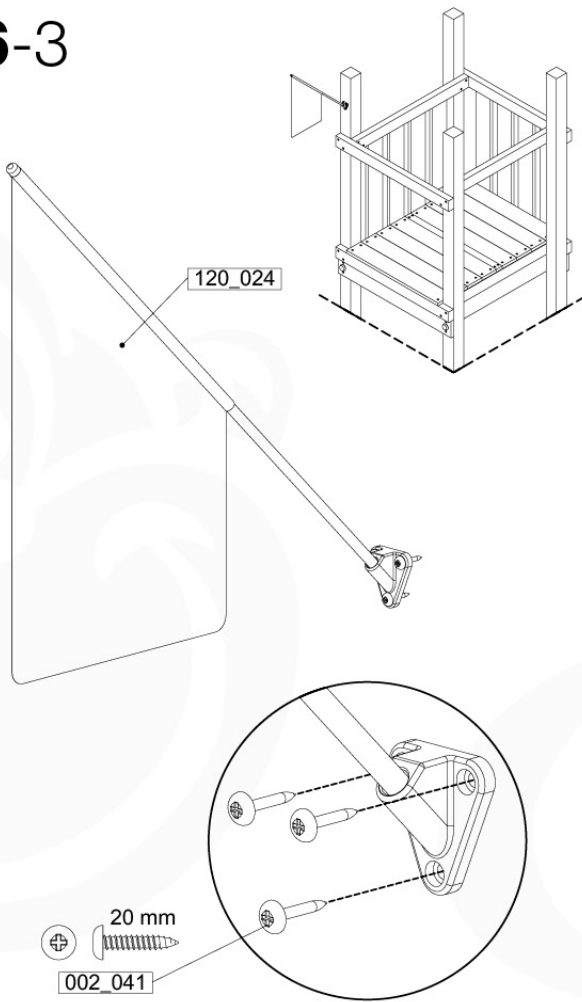

SlideFP 120 x Ballastende - P33 FFTR - 27-11-2020 - v1.0

15-1

15-2

16 Accessories

AC01

(194_119)

	PartNo	PartName	QTY.
Hardware Pack 100_617	001_406	Stealth Screw 8x45	1
	002_041	Dome head screw 4.5 x 20 mm	3
	002_042	Dome head screw 3.5 x 13mm	4
	002_219	Gap Point Screw T25 - 5x30	2
	022_84x	bpc cover	1
Other	022_300	Steering Wheel	1
	022_800	Rail P/T 105	1
	022_910	Sandpad	1
	103_901	Logo ID Plate	1
	104_107	Tool Set Climbing Units	1
	120_024	Tower Flag	1
	122_302	Telescope	1

Accessory ref. - P02 - 18-11-2020 - v3

16-1

16-2

Accessory ref. - P03 - 18-11-2020 - v3

16-3

16-4

Accessory set - P04 - 16-11-2020 - v3

16-5