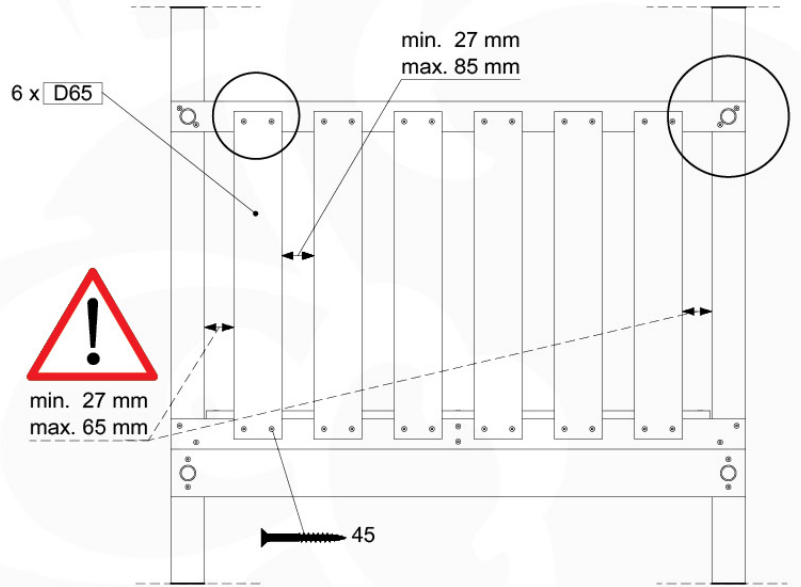

06-1

07 Roof

Club

08

Castle

09