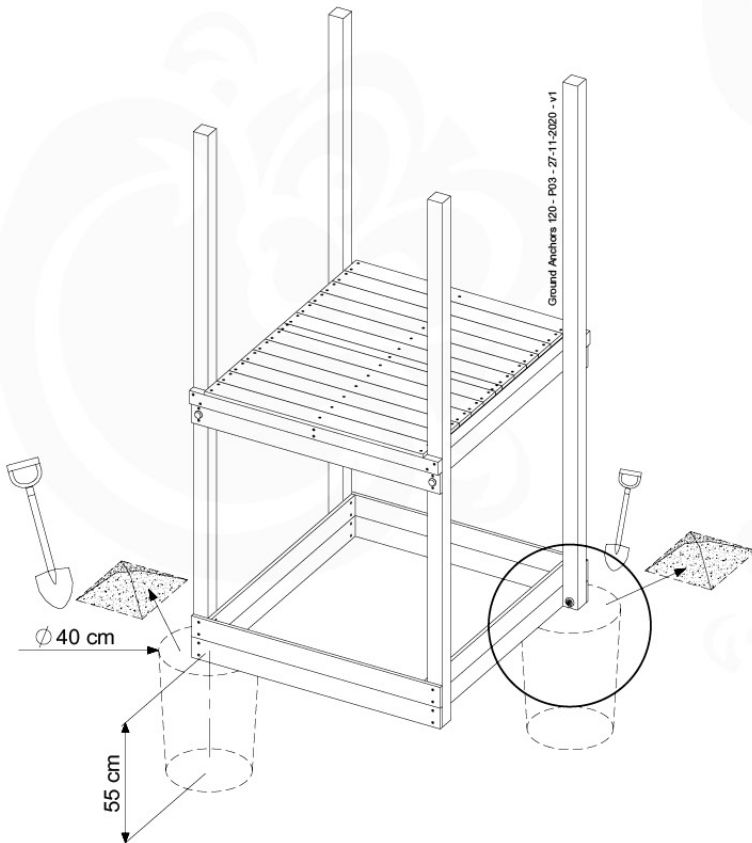

+

12

1-Swing frame / 2-Swing frame
457_101
457_102

+

12

1-Climb frame / 2-Climb frame
457_105
457_106

12 Ground Anchors

GA05

Parts:
Hardware Package Tower →

Ground Anchors 120 - P02 - 27-11-2020 - v1

12-1

12-2

40 L / 80 kg

24h

13 Add-on

Wavy Star Slide XL