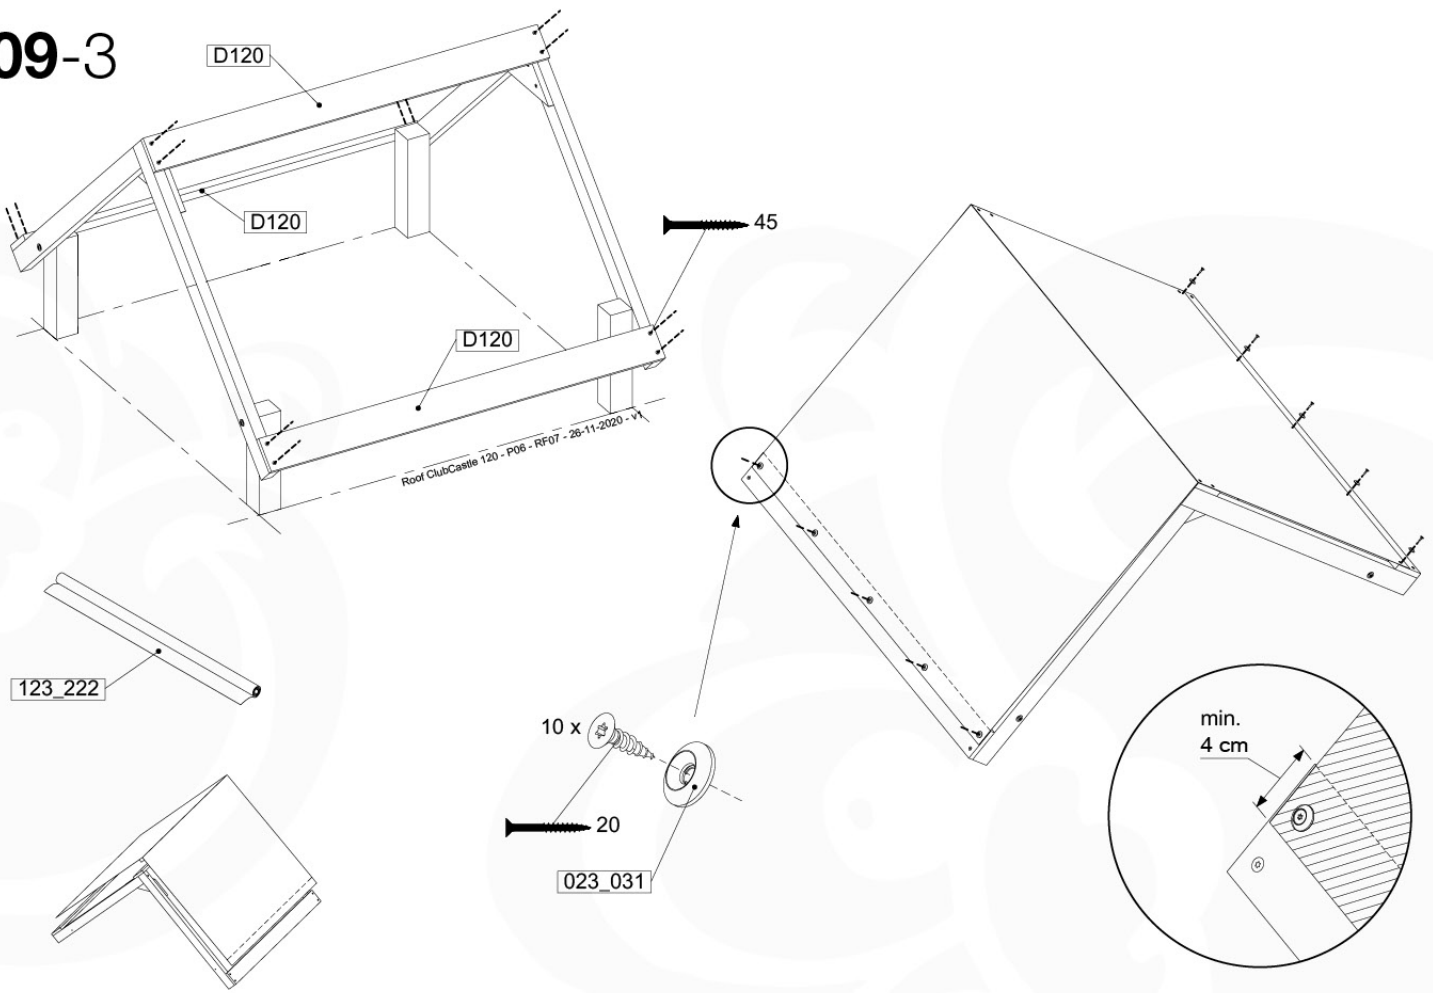

09-3

10 Ladder

LA11

	PartNo	PartName	QTY.
Hardware Pack	001_411	Stealth Screw 8x60	2
	001_417	Stealth Screw 8x80	1
	002_220	Gap Point Screw T25 - 5x45	22
	002_223	Gap Point Screw T25 - 5x80	9
Other	005_03x	Ladder Rung Y/B/G/R	3
	022_835	Rung Cap	6
	120_102	Handgrip set (complete 2x)	1
Timber	C70	Beam 700 mm	1
	C114	Beam 1140 mm	1
	C130	Beam 1300 mm	2
	D65	Board 650 mm	3