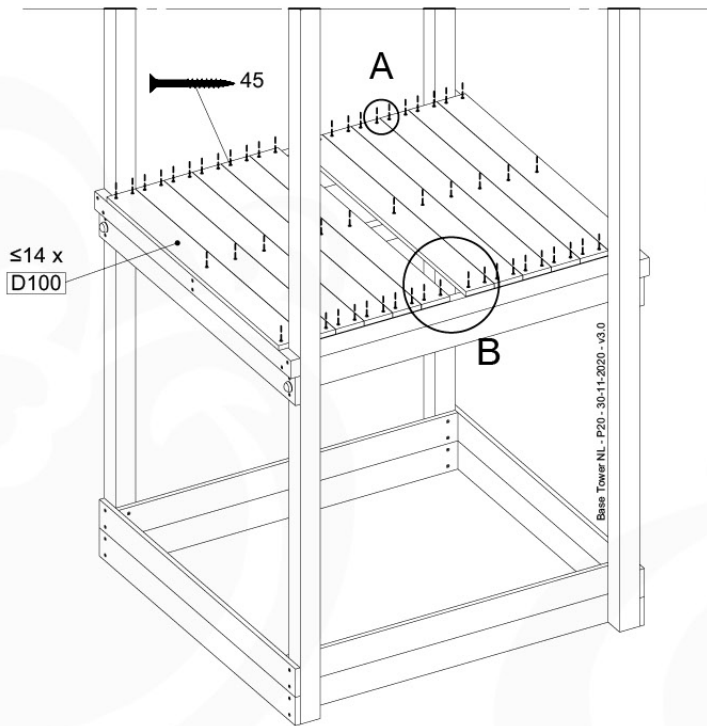

Foundation Plan - P06 - 27-11-2020 - v3

04 Base Tower

BT11

	PartNo	PartName	QTY.
Hardware Pack	001_406	Stealth Screw 8x45	10
	002_220	Gap Point Screw T25 - 5x45	118
	002_223	Gap Point Screw T25 - 5x80	20
Other	007_001	Ground-anchor	2
Hardware Pack	022_31x	bpc-base version 3	8
	022_84x	bpc cover	8
Timber	A240	Post 70x70 L2400	4
	C114	Beam 1140 mm	5
	D100	Board 1000 mm	11-14
	D114	Board 1140 mm	12

Base Tower NL - P06 - BT11 - 30-11-2020 - v3.0

04-1

04-2

04-3

04-4

05 Balustrade (1x)

BL03

	PartNo	PartName	QTY.
Hardware Pack	002_220	Gap Point Screw T25 - 5x45	24
	002_223	Gap Point Screw T25 - 5x80	4
Timber	C114	Beam 1140 mm	1
	D65	Board 650 mm	6

Balustrade 120 - P02 U - 30-11-2020 - v1.0

05-1

06 Balustrade (1x)

BL04

	PartNo	PartName	QTY.
Hardware Pack	002_220	Gap Point Screw T25 - 5x45	24
	002_223	Gap Point Screw T25 - 5x80	4
Timber	C114	Beam 1140 mm	1
	D65	Board 650 mm	6