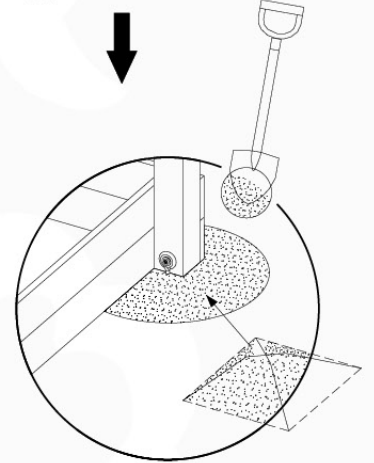

Parts:
Hardware Package Tower →

Ground Anchors 120 - P02 - 27-11-2020 - v1

12-1

12-2

40 L / 80 kg

24h

13 Add-on

Wavy Star Slide XL