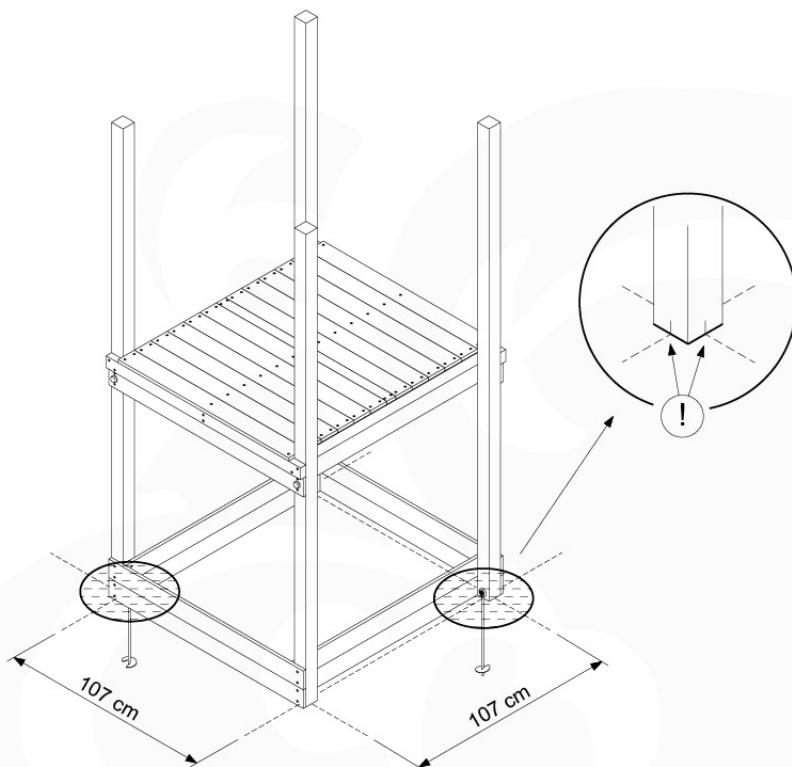

Foundation Plan - P07 - 27-11-2020 - v3