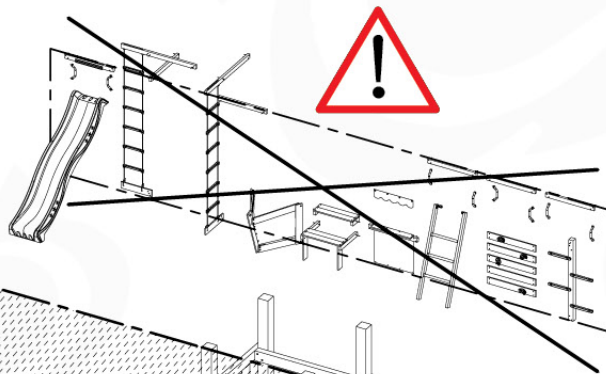

05-3

05-4

05-5

05-6

	PartNo	PartName	QTY.
Hardware Pack	001_406	Stealth Screw 8x45	2
	001_417	Stealth Screw 8x80	6
	001_422	Stealth Screw 8x137	6
	002_220	Gap Point Screw T25 - 5x45	43
	002_223	Gap Point Screw T25 - 5x80	45
	002_301	Dry Wall Screw PH2 3.9 x 40 mm	7
Other	005_528	Swing Beam Bracket 7x7	2
	005_529	Swing Beam Bracket 9x9	2
	007_001	Ground-anchor	2
	020_317	Rope Polyester 16mm Green 3.4m	1
	020_318	Rope Polyester 16mm Green 8.1m	1
Hardware Pack	022_455	Rope Cross Connector Egg	7
	023_031	Finishing Washer GPS 5.0	4
Other	101_003	Swing hook with Carabiner	4