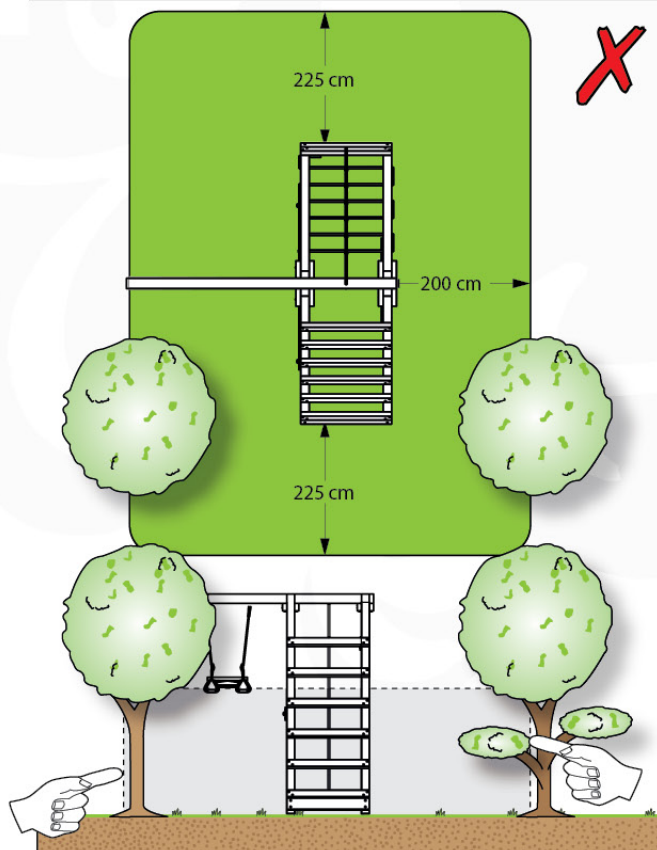

05-3

05-4

05-5

05-6

	PartNo	PartName	QTY.
Hardware Pack	001_406	Stealth Screw 8x45	2
	001_417	Stealth Screw 8x80	6
	001_422	Stealth Screw 8x137	6
	002_220	Gap Point Screw T25 - 5x45	43
	002_223	Gap Point Screw T25 - 5x80	45
	002_301	Dry Wall Screw PH2 3.9 x 40 mm	7
Other	005_528	Swing Beam Bracket 7x7	2
	005_529	Swing Beam Bracket 9x9	2
	007_001	Ground-anchor	2
	020_317	Rope Polyester 16mm Green 3.4m	1
	020_318	Rope Polyester 16mm Green 8.1m	1
Hardware Pack	022_455	Rope Cross Connector Egg	7
	023_031	Finishing Washer GPS 5.0	4
Other	101_003	Swing hook with Carabiner	4