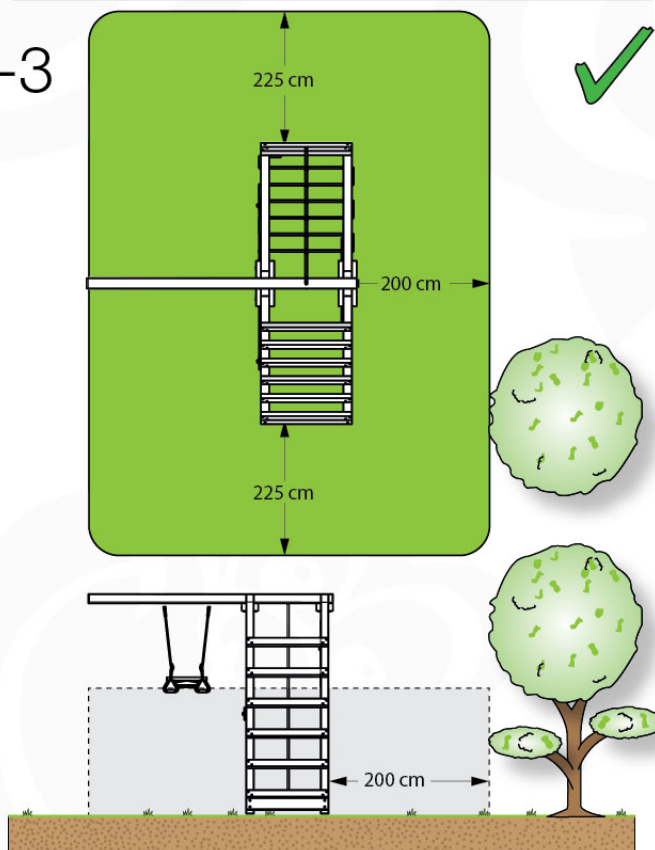

05-3

05-4

05-5

05-6

	PartNo	PartName	QTY.
Hardware Pack	001_406	Stealth Screw 8x45	2
	001_417	Stealth Screw 8x80	6
	001_422	Stealth Screw 8x137	6
	002_220	Gap Point Screw T25 - 5x45	43
	002_223	Gap Point Screw T25 - 5x80	45
	002_301	Dry Wall Screw PH2 3.9 x 40 mm	7
Other	005_528	Swing Beam Bracket 7x7	2
	005_529	Swing Beam Bracket 9x9	2
	007_001	Ground-anchor	2
	020_317	Rope Polyester 16mm Green 3.4m	1
	020_318	Rope Polyester 16mm Green 8.1m	1
Hardware Pack	022_455	Rope Cross Connector Egg	7
	023_031	Finishing Washer GPS 5.0	4
Other	101_003	Swing hook with Carabiner	4