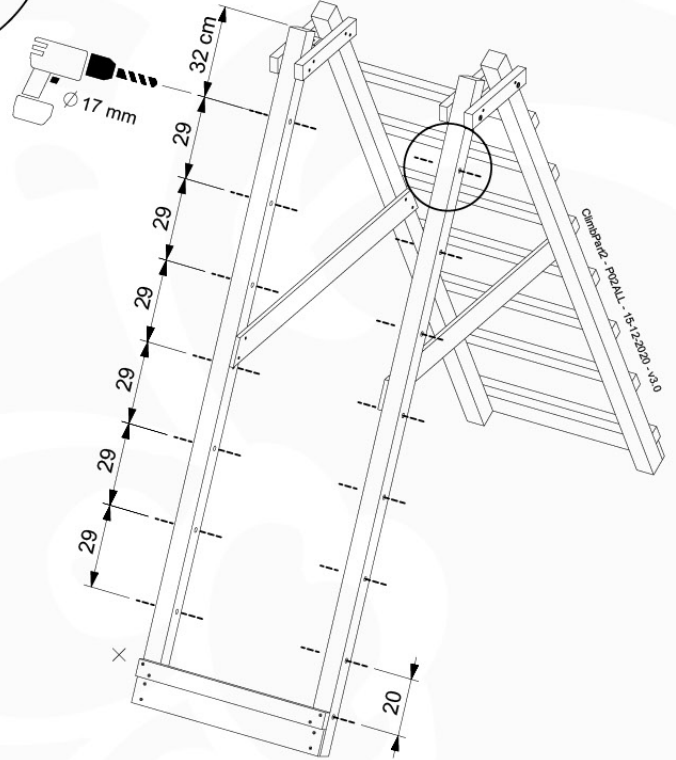

Climb Frame 220
Climb Module