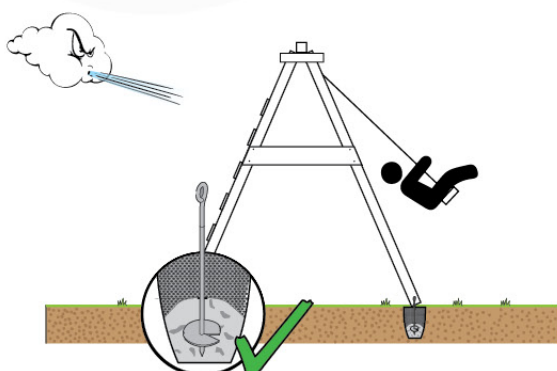

05-3

05-4

05-5

05-6

	PartNo	PartName	QTY.
Hardware Pack	001_406	Stealth Screw 8x45	2
	001_417	Stealth Screw 8x80	6
	001_422	Stealth Screw 8x137	6
	002_220	Gap Point Screw T25 - 5x45	43
	002_223	Gap Point Screw T25 - 5x80	45
	002_301	Dry Wall Screw PH2 3.9 x 40 mm	7
Other	005_528	Swing Beam Bracket 7x7	2
	005_529	Swing Beam Bracket 9x9	2
	007_001	Ground-anchor	2
	020_317	Rope Polyester 16mm Green 3.4m	1
	020_318	Rope Polyester 16mm Green 8.1m	1
Hardware Pack	022_455	Rope Cross Connector Egg	7
	023_031	Finishing Washer GPS 5.0	4
Other	101_003	Swing hook with Carabiner	4