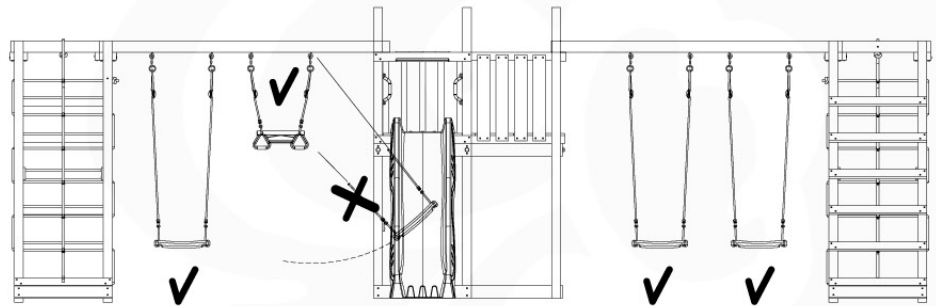

05-3

05-4

05-5

05-6

	PartNo	PartName	QTY.
Hardware Pack	001_406	Stealth Screw 8x45	2
	001_417	Stealth Screw 8x80	6
	001_422	Stealth Screw 8x137	6
	002_220	Gap Point Screw T25 - 5x45	43
	002_223	Gap Point Screw T25 - 5x80	45
	002_301	Dry Wall Screw PH2 3.9 x 40 mm	7
Other	005_528	Swing Beam Bracket 7x7	2
	005_529	Swing Beam Bracket 9x9	2
	007_001	Ground-anchor	2
	020_317	Rope Polyester 16mm Green 3.4m	1
	020_318	Rope Polyester 16mm Green 8.1m	1
Hardware Pack	022_455	Rope Cross Connector Egg	7
	023_031	Finishing Washer GPS 5.0	4
Other	101_003	Swing hook with Carabiner	4