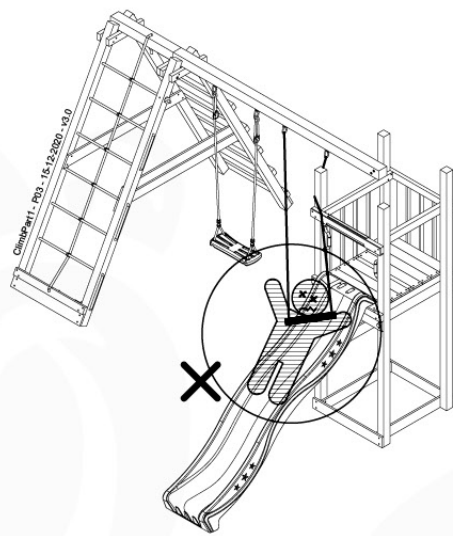

05-3

05-4

05-5

05-6

	PartNo	PartName	QTY.
Hardware Pack	001_406	Stealth Screw 8x45	2
	001_417	Stealth Screw 8x80	6
	001_422	Stealth Screw 8x137	6
	002_220	Gap Point Screw T25 - 5x45	43
	002_223	Gap Point Screw T25 - 5x80	45
	002_301	Dry Wall Screw PH2 3.9 x 40 mm	7
Other	005_528	Swing Beam Bracket 7x7	2
	005_529	Swing Beam Bracket 9x9	2
	007_001	Ground-anchor	2
	020_317	Rope Polyester 16mm Green 3.4m	1
	020_318	Rope Polyester 16mm Green 8.1m	1
Hardware Pack	022_455	Rope Cross Connector Egg	7
	023_031	Finishing Washer GPS 5.0	4
Other	101_003	Swing hook with Carabiner	4