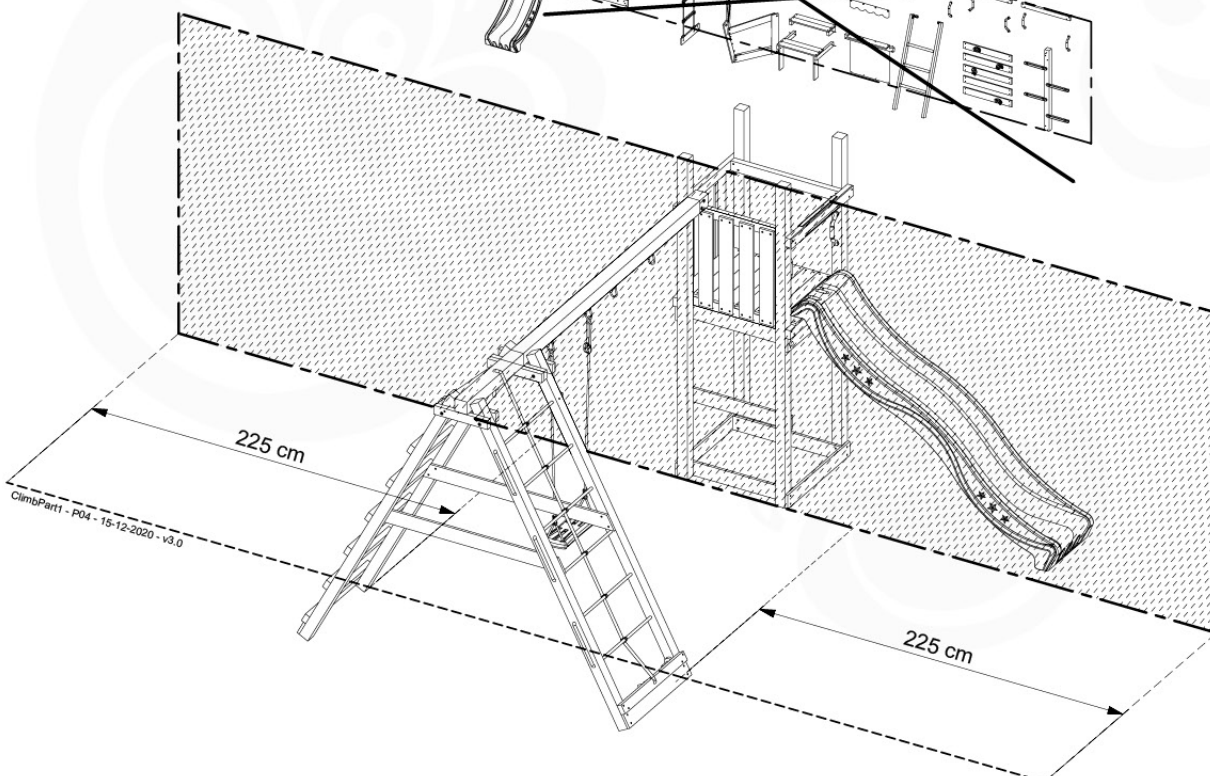

05-3

05-4

05-5

05-6

	PartNo	PartName	QTY.
Hardware Pack	001_406	Stealth Screw 8x45	2
	001_417	Stealth Screw 8x80	6
	001_422	Stealth Screw 8x137	6
	002_220	Gap Point Screw T25 - 5x45	43
	002_223	Gap Point Screw T25 - 5x80	45
	002_301	Dry Wall Screw PH2 3.9 x 40 mm	7
Other	005_528	Swing Beam Bracket 7x7	2
	005_529	Swing Beam Bracket 9x9	2
	007_001	Ground-anchor	2
	020_317	Rope Polyester 16mm Green 3.4m	1
	020_318	Rope Polyester 16mm Green 8.1m	1
Hardware Pack	022_455	Rope Cross Connector Egg	7
	023_031	Finishing Washer GPS 5.0	4
Other	101_003	Swing hook with Carabiner	4