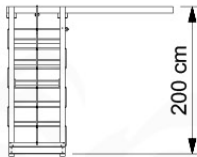

PartNo	PartName	QTY.
Hardware Pack	001_406	Stealth Screw 8x45	2
	001_417	Stealth Screw 8x80	6
	001_422	Stealth Screw 8x137	6
	002_220	Gap Point Screw T25 - 5x45	43
	002_223	Gap Point Screw T25 - 5x80	45
	002_301	Dry Wall Screw PH2 3.9 x 40 mm	7
Other	005_528	Swing Beam Bracket 7x7	2
	005_529	Swing Beam Bracket 9x9	2
	007_001	Ground-anchor	2
	020_317	Rope Polyester 16mm Green 3.4m	1
	020_318	Rope Polyester 16mm Green 8.1m	1
Hardware Pack	022_455	Rope Cross Connector Egg	7
	023_031	Finishing Washer GPS 5.0	4
Other	101_003	Swing hook with Carabiner	4

ClimbPart1 - P02 - 15-12-2020 - v3.0

06-1

1- / 2- Climb Frame 200