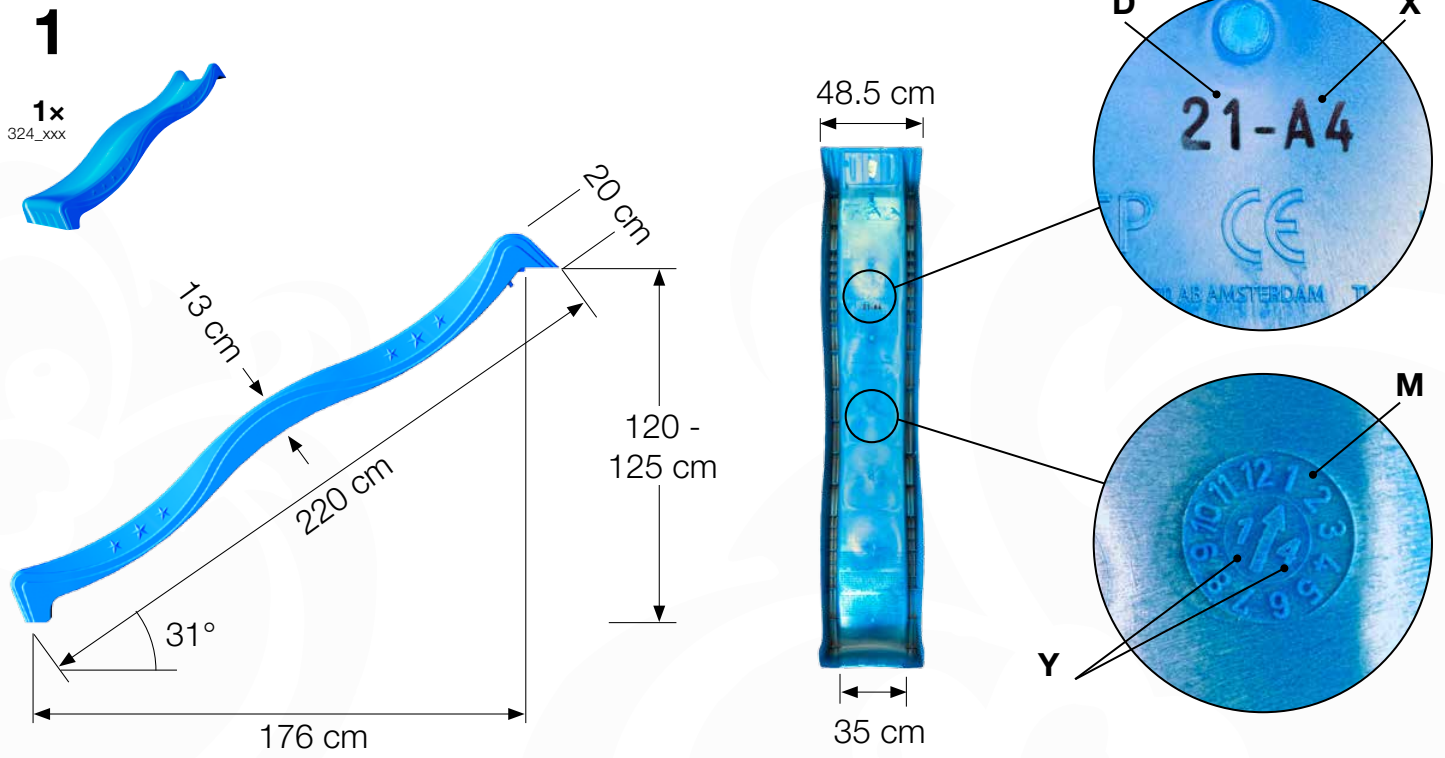

D	M	Y	X
21	1	2014	A4
	.....	20.....	.....

Example
Your Data

2 Safety Check