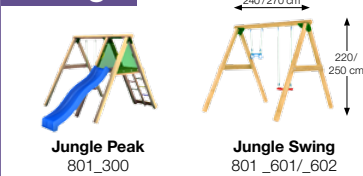

Links

Swings