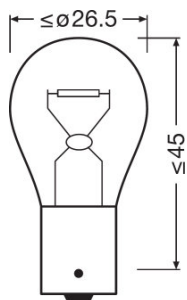

Product datasheet

Technical data

Product information

Order reference	7507
Application (Category and Product specific)	Auxiliary lamp

Electrical data

Power input	25 W
Nominal voltage	12.0 V
Nominal wattage	21.00 W
Test voltage	13.5 V
Power input tolerance	±6 %

Photometrical data

Luminous flux	280 lm
Luminous flux tolerance	±20 %

Dimensions & weight

Diameter	25.0 mm
Product weight	8.00 g
Length	52.6 mm

Lifespan

Lifespan B3	250 h
Lifespan Tc	500 h

Additional product data