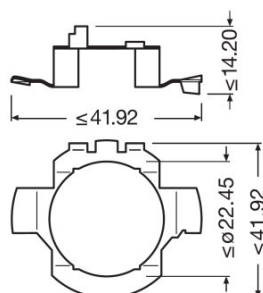

Product datasheet

Technical data

Product information

Order reference	64210
Application (Category and Product specific)	Halogen headlight lamp

Electrical data

Power input	58 W ¹⁾
Nominal voltage	12.0 V
Nominal wattage	55.00 W
Test voltage	13.2 V

¹⁾ Maximum

Photometrical data

Luminous flux	1500 lm
Luminous flux tolerance	±10 %

Dimensions & weight

Diameter	12.0 mm
Product weight	12.50 g
Length	59.0 mm

Lifespan

Lifespan B3	330 h
Lifespan Tc	550 h

Additional product data

Logistical Data

Product code	Product description	Packaging unit (Pieces/Unit)	Dimensions (length x width x height)	Volume	Gross weight
4050300332185	ORIGINAL LINE H7	Folding carton box 1	34 mm x 34 mm x 58 mm	0.07 dm ³	16.00 g
4050300332192	ORIGINAL LINE H7	Bundle 10	68 mm x 58 mm x 173 mm	0.68 dm ³	185.60 g
4050300332208	ORIGINAL LINE H7	Shipping carton box 100	356 mm x 129 mm x 186 mm	8.54 dm ³	1727.00 g

Product datasheet

4050300925202	ORIGINAL LINE H7	Blister 1	135 mm x 95 mm x 35 mm	0.45 dm ³	24.00 g
4008321141613	ORIGINAL LINE H7	Shipping carton box 10	279 mm x 145 mm x 117 mm	4.73 dm ³	328.00 g

The mentioned product code describes the smallest quantity unit which can be ordered. One shipping unit can contain one or more single products. When placing an order, for the quantity please enter single or multiples of a shipping unit.