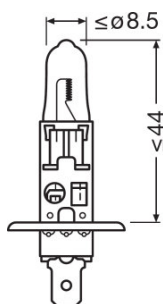

Product datasheet

Technical data

Product information

Order reference	64150
Application (Category and Product specific)	Halogen headlight lamp

Electrical data

Power input	68 W ¹⁾
Nominal voltage	12.0 V
Nominal wattage	55.00 W
Test voltage	13.2 V

¹⁾ Maximum

Photometrical data

Luminous flux	1550 lm
Luminous flux tolerance	±15 %
Color temperature	3200 K

Dimensions & weight

Diameter	9 mm
Product weight	5.89 g
Length	67.5 mm

Lifespan

Lifespan B3	400 h
Lifespan Tc	650 h